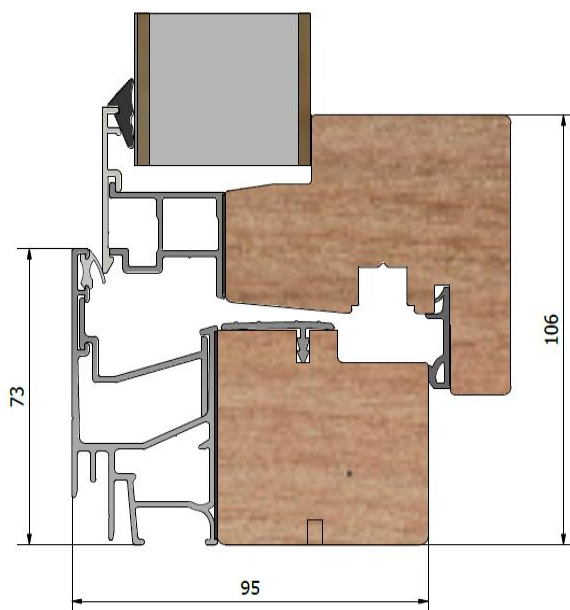

# Stil LID953

Inward opening door, tripple glazed

Product Facts

With insulated panel

Fully Glazed

With sash transom

Weep hole

<b>Frame depth (mm)</b>	<b>95</b>
Sound reduction $R_w$ (dB)	33 - 46
U-value ( $W/m^2K$ )	0,9 - 1,3
Surface finish	Optional RAL or NCS
Weep holes	Hidden or visible
Opening	Inward
Hinges	Bolt-hinges